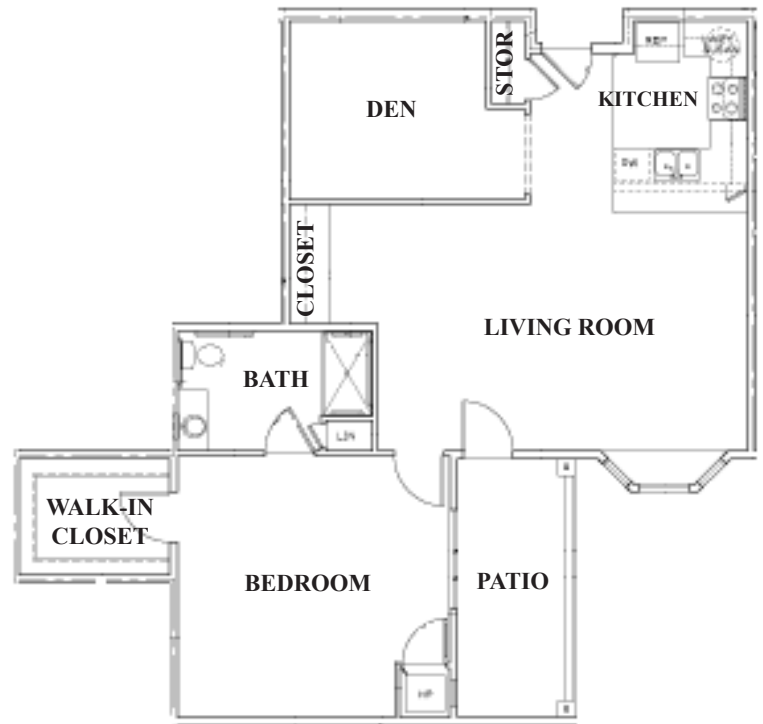

1 Bedroom - Deluxe
733 - 842 sq. ft.

**Full Sized
One Bedrooms**

- ~ Sized right for living - with extra storage and plenty of closets including a WALK-IN CLOSET
- ~ Home-sized KITCHEN with oven/range, microwave, double sink, full-sized refrigerator, built-in eating counter, dishwasher, plus plenty of cabinet space
- ~ Patio or deck
- ~ Emergency system in bathroom, bedroom, and living room
- ~ Phone and cable outlets in living room and bedroom
- ~ Window seat

1 Bedroom - Standard
736 - 759 sq. ft.

1 Bedroom - Den
1,123 sq. ft.