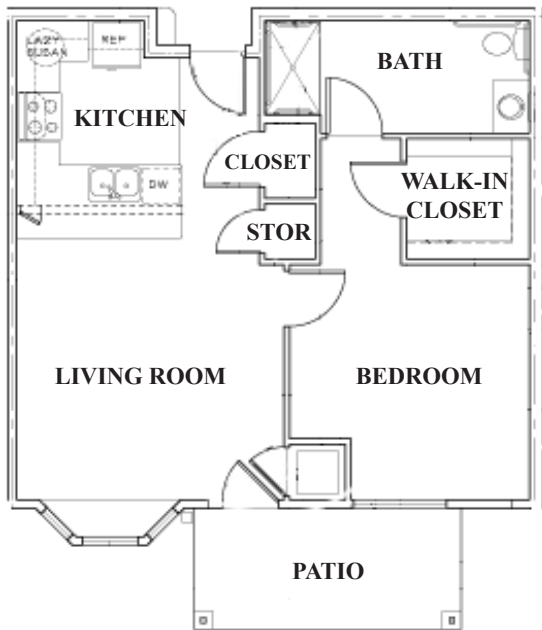

1 Bedroom - Deluxe
733 - 842 sq. ft.

**Full Sized
One Bedrooms**

- ~ Sized right for living - with extra storage and plenty of closets including a WALK-IN CLOSET
- ~ Home-sized KITCHEN with oven/range, microwave, double sink, full-sized refrigerator, built-in eating counter, dishwasher, plus plenty of cabinet space
- ~ Patio or deck
- ~ Emergency system in bathroom, bedroom, and living room
- ~ Phone and cable outlets in living room and bedroom
- ~ Window seat

1 Bedroom - Standard
736 - 759 sq. ft.

1 Bedroom - Den
1,123 sq. ft.