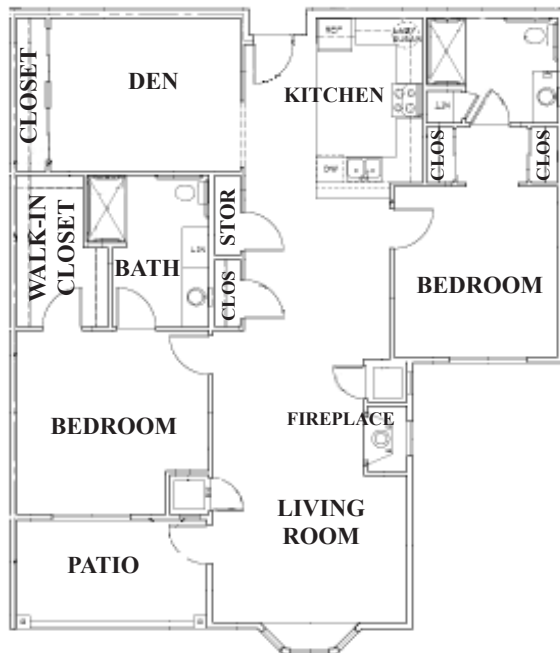

2 Bedroom/2 Bath - Deluxe
1,104 - 1,339 sq. ft.

**Two Bedrooms
Perfectly Sized For
Active Lifestyles**

-  Full Private Bath in both bedrooms
-  WALK-IN CLOSETS and extra storage space
-  Expanded, Home-sized KITCHEN with oven/range, full-sized refrigerator, microwave, double sink, built-in eating counter, dishwasher, and extra counter & cabinet space
-  Patio or deck
-  Emergency system in bathrooms, bedrooms, and living room
-  Phone and cable outlets in living room and bedroom
-  Window seat

2 Bedroom/2 Bath - Den
1,600 sq. ft.

2 Bedroom/2 Bath - Standard
1,056 sq. ft.

Also Available w/ 2 Walk-in Closets
2 Bedroom/2 Bath - Grand
1,298-1,504 sq. ft.