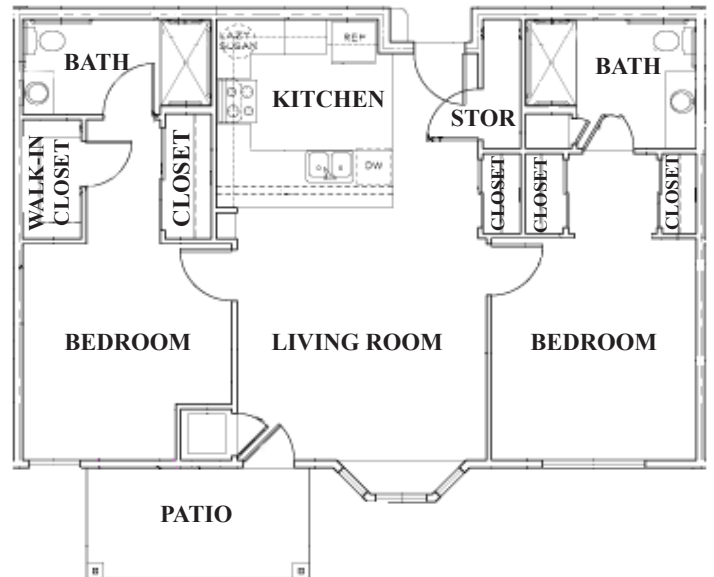

2 Bedroom/2 Bath - Deluxe
1,104 - 1,339 sq. ft.

**Two Bedrooms
Perfectly Sized For
Active Lifestyles**

-  Full Private Bath in both bedrooms
-  WALK-IN CLOSETS and extra storage space
-  Expanded, Home-sized KITCHEN with oven/range, full-sized refrigerator, microwave, double sink, built-in eating counter, dishwasher, and extra counter & cabinet space
-  Patio or deck
-  Emergency system in bathrooms, bedrooms, and living room
-  Phone and cable outlets in living room and bedroom
-  Window seat

2 Bedroom/2 Bath - Den
1,600 sq. ft.

2 Bedroom/2 Bath - Standard
1,056 sq. ft.

Also Available w/ 2 Walk-in Closets
2 Bedroom/2 Bath - Grand
1,298-1,504 sq. ft.